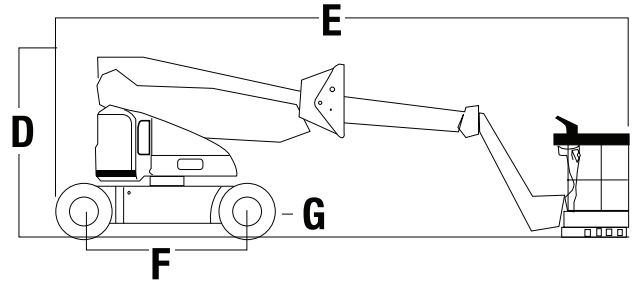

Dimensions

All dimensions are approximate.

A. Platform Size

E/M450AJ 30 x 60 in. 0.76 x 1.52 m

C. Tailswing

E/M450AJ Zero

E. Stowed Length

E/M450AJ 21 ft 2 in. 6.45 m