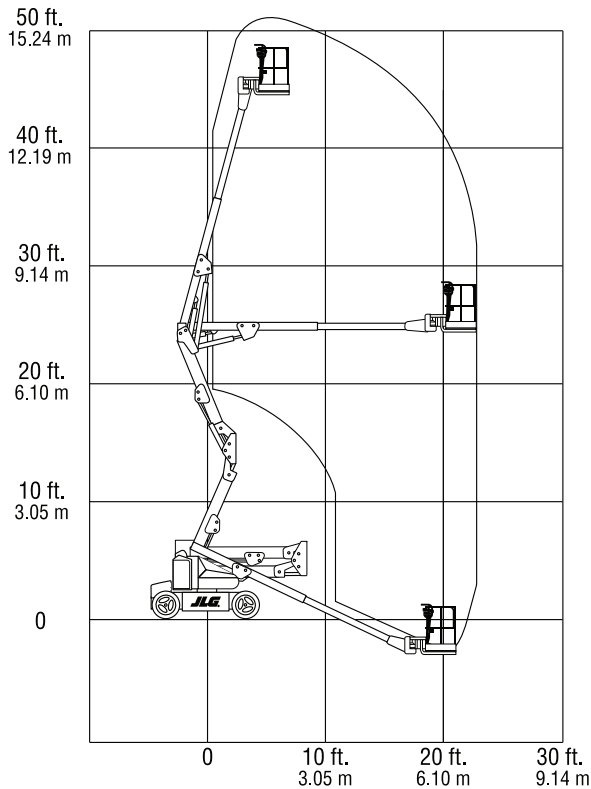

Reach Diagrams

E450

BVM Transport LLC.
Plot No. 5330288, Near Roundabout
No. 7, Dubai Industrial City (DIC),
PO Box 18377, Dubai, UAE.

info@bvmtransport.com
+971 4 874 7999
+971 54 581 4833